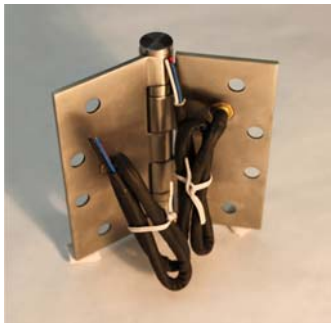

Manufacturing Integrity Partners

A Area Star-city international building,
Donghua Road Longjiang Town Shunde Area
Foshan City Guangdong Province (528318), P.R. of China

Email: info@mfgintegrity.com <http://www.mfgintegrity.com>

Availability chart for electric Hinge **5.0" x 4.5" x 3mm** Stainless steel

	28awg	24awg	20awg
2 wire	✓ PN: HwHg-5045-28ga2	✓ PN: HwHg-5045-24ga2	✓ PN: HwHg-5045-20ga2
4 wire	✓ PN: HwHg-5045-28ga4	✓ PN: HwHg-5045-24ga4	✓ PN: HwHg-5045-20ga4
6 wire	✓ PN: HwHg-5045-28ga6	two 24 awg; four 28 awg PN: HwHg-5045-2428ga6	two 20 awg; four 28 awg PN: HwHg-5045-2028ga6
8 wire	✓ PN: HwHg-5045-28 a8	two 24 awg; six 28 awg PN: HwHg-5045-2428ga8	
10 wire	✓ PN: HwHg-4545-28ga10		

We have a large selection of Architectural grade stainless steel (630 finish) electric hinge. Choose from 2 to 8 wires and combination of 28 gauge to 20 gauge wires. All electric hinges are with 12" Teflon coated wire on both sides. Custom built electric hinge are available upon request.

HwHinge 5045

Electric Hinge 5.0" x 4.5" x 3mm Price Chart

		MSRP	1-9	10-50	51-100
HwHg-5045-28ga2	5.0" x 4.5" x 3mm stainless steel hinge with two 28; 24; or 20 gauge power wires	$69	$35	Call	Call
HwHg-5045-24ga2		$70	$36	Call	Call
HwHg-5045-20ga2		$71	$37	Call	Call
HwHg-5045-28ga4	5.0" x 4.5" x 3mm stainless steel hinge with four 28; 24; or 20 gauge power wires	$79	$39	Call	Call
HwHg-5045-24ga4		$80	$40	Call	Call
HwHg-5045-20ga4		$81	$41	Call	Call
HwHg-5045-28ga6	5.0" x 4.5" x 3mm stainless steel hinge with Six 28; 24; or 20 gauge power wires	$82	$43	Call	Call
HwHg-5045-2428ga6		$83	$49	Call	Call
HwHg-5045-2028ga6		$85	$50	Call	Call
HwHg-5045-28ga8	5.0" x 4.5" x 3mm stainless steel hinge with eight 28 or 24 gauge power wires	$89	$52	Call	Call
HwHg-5045-2428ga8		$95	$55	Call	Call
HwHg-5045-28ga10	5.0" x 4.5" x 3mm stainless steel hinge with ten 28 gauge power wires	$105	$65	Call	Call